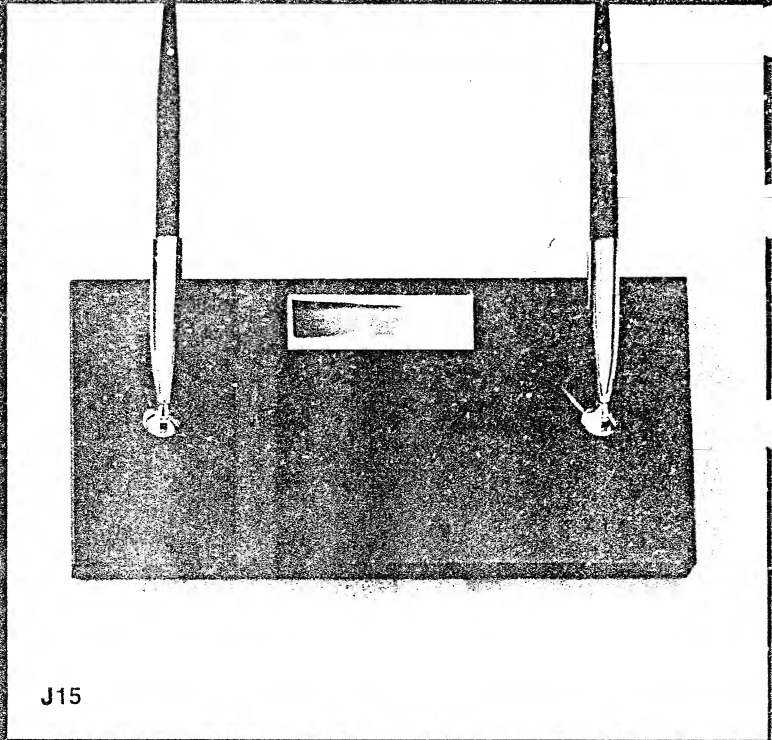

M14 Proud Mexican onyx displaying the exquisite markings of layered stone, 4" x 7 1/2"; lustrous finish; nameplate. With two brown "White Dot" ballpoints by Sheaffer. $37.50

AG30 The agate gemstone, no two exactly alike, presents Nature's changing personality in a history of stone. 40-50 sq. in. With one black "White Dot" ballpoint. $35.00

S15 Radiance with a gentle warmth, Spanish onyx imbedded browns and whites, 5" x 10", nameplate. One each, brown "White Dot" ballpoint and cartridge pen. $35.00

J15 Reflections in jet crystal in the Sheaffer quality tradition, 5" x 10", nameplate. One each, black "White Dot" ballpoint and black "White Dot" cartridge pen. $55.00

AG20 Delicate concentric circles of color layers of Nature's patient handiwork recorded in agate, 30-40 sq. in. With one black "White Dot" ballpoint by Sheaffer. $32.50